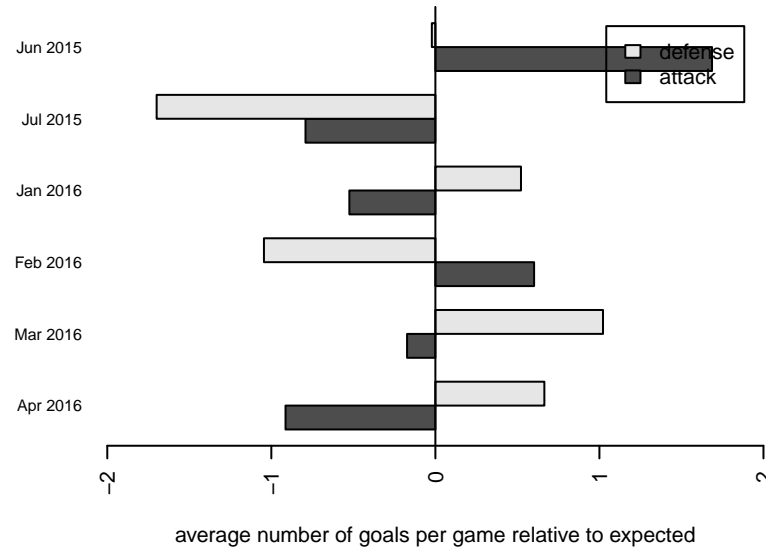

Performance relative to 13 month average