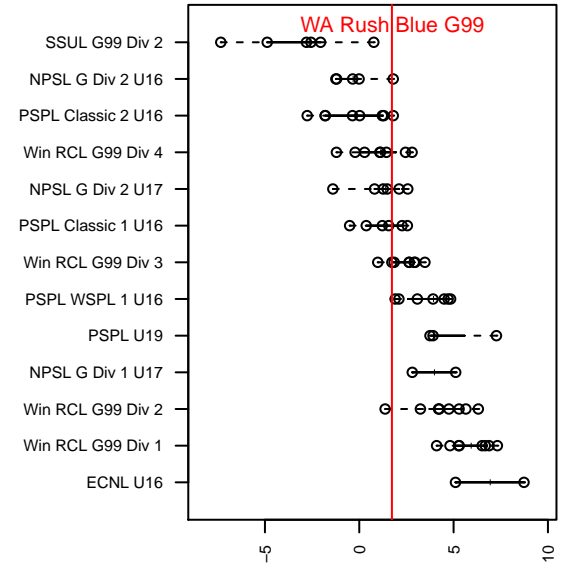

**attack and defense rating
relative to others at age
and all opponents in last 13 months**