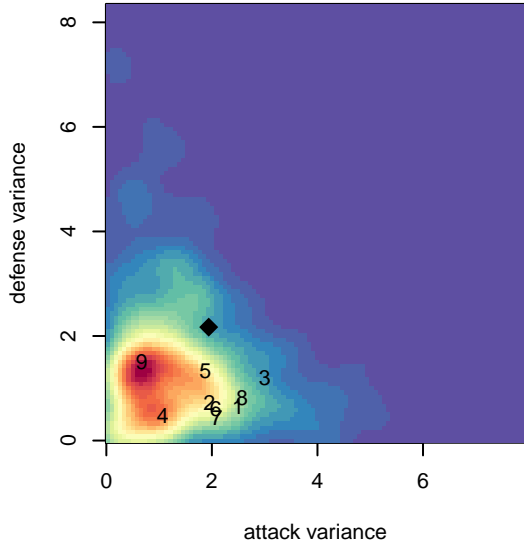

WA Rush Blue G99

Washington Rush SC
 Everett, WA
 G99 total strength=1295
 attack=6.92 defense=4.48
 fall league = Win RCL G99 Div 3

alt names used:
 Washington Rush G99 Blue
 Washington Rush G99 Blue
 WASHINGTON RUSH G99 BLUE (WA)
 WASHINGTON RUSH WA RUSH G99 BLUE (v
 Washington Rush G99 Blue
 Washington Rush G99 Blue
 Washington Rush G99 Blue

WA Rush Blue G99
 Dots are actual minus expected GF (blue circles) and GA (red triangles).
 Blue line is smoothed change in attack strength. Red is smoothed change in defense strength.

**attack and defense variance (black dot)
relative to other teams
and top 10 in region**