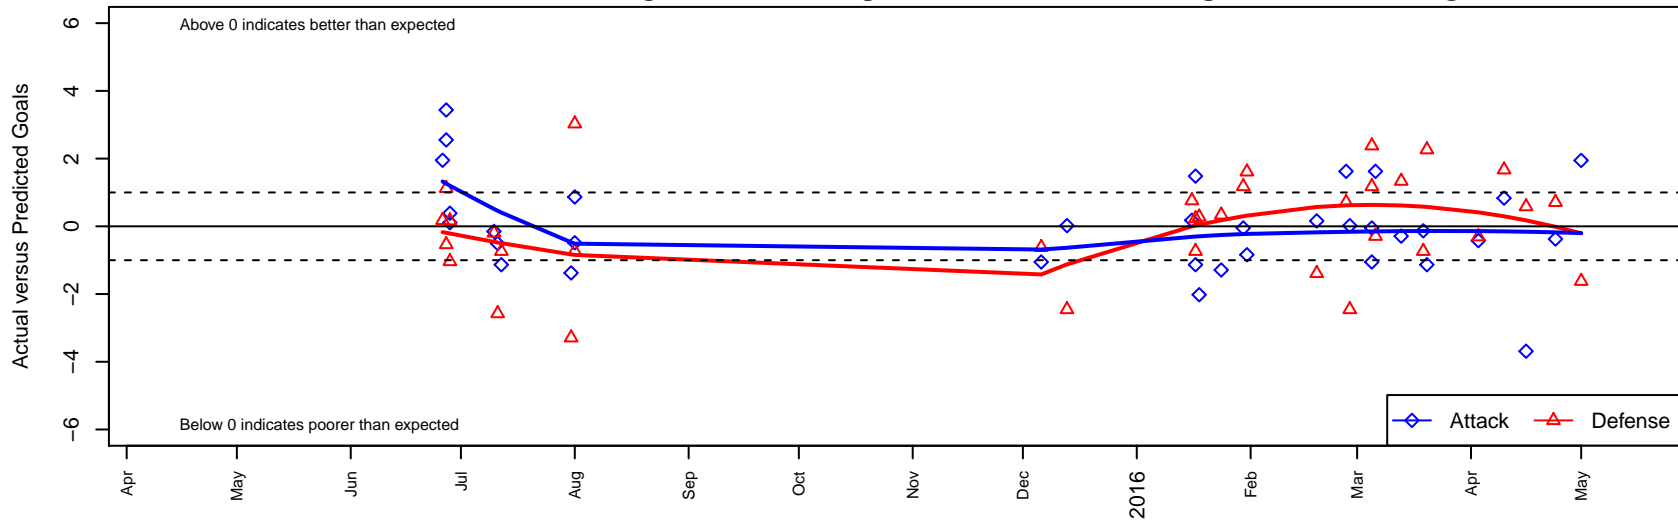

WA Rush Blue G99

Washington Rush SC
 Everett, WA
 G99 total strength=1295
 attack=6.92 defense=4.48
 fall league = Win RCL G99 Div 3

alt names used:
 Washington Rush G99 Blue
 Washington Rush G99 Blue
 WASHINGTON RUSH G99 BLUE (WA)
 WASHINGTON RUSH WA RUSH G99 BLUE (v
 Washington Rush G99 Blue
 Washington Rush G99 Blue
 Washington Rush G99 Blue

WA Rush Blue G99
 Dots are actual minus expected GF (blue circles) and GA (red triangles).
 Blue line is smoothed change in attack strength. Red is smoothed change in defense strength.

**attack and defense variance (black dot)
relative to other teams
and top 10 in region**