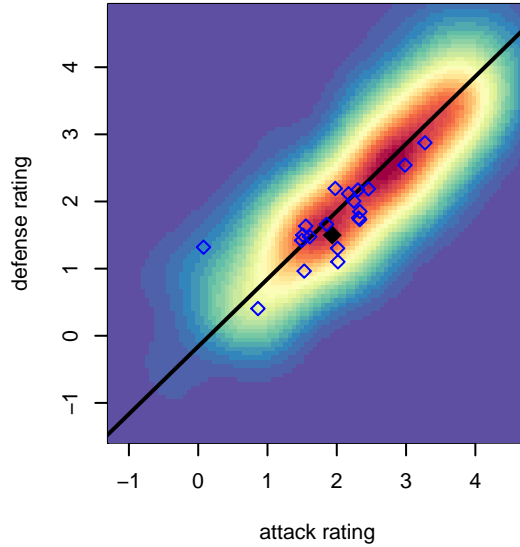

**attack and defense rating
relative to others at age
and all opponents in last 13 months**