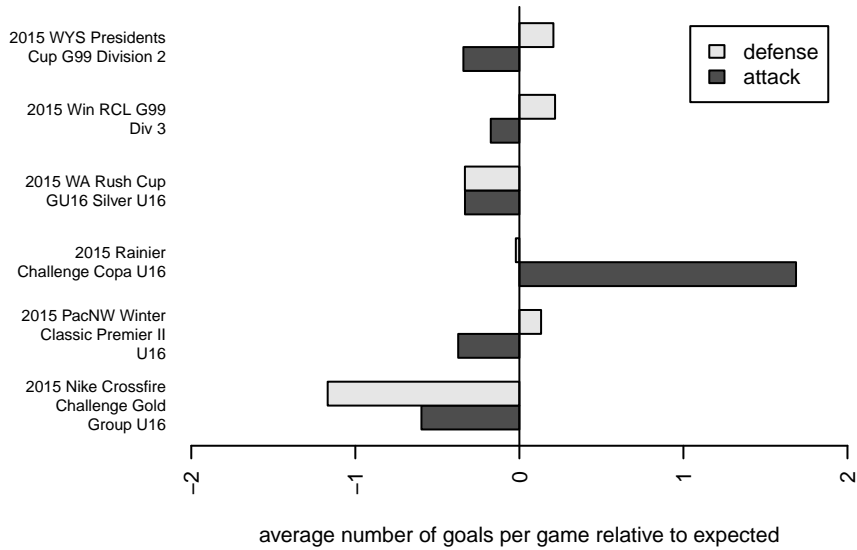

Performance relative to 13 month average